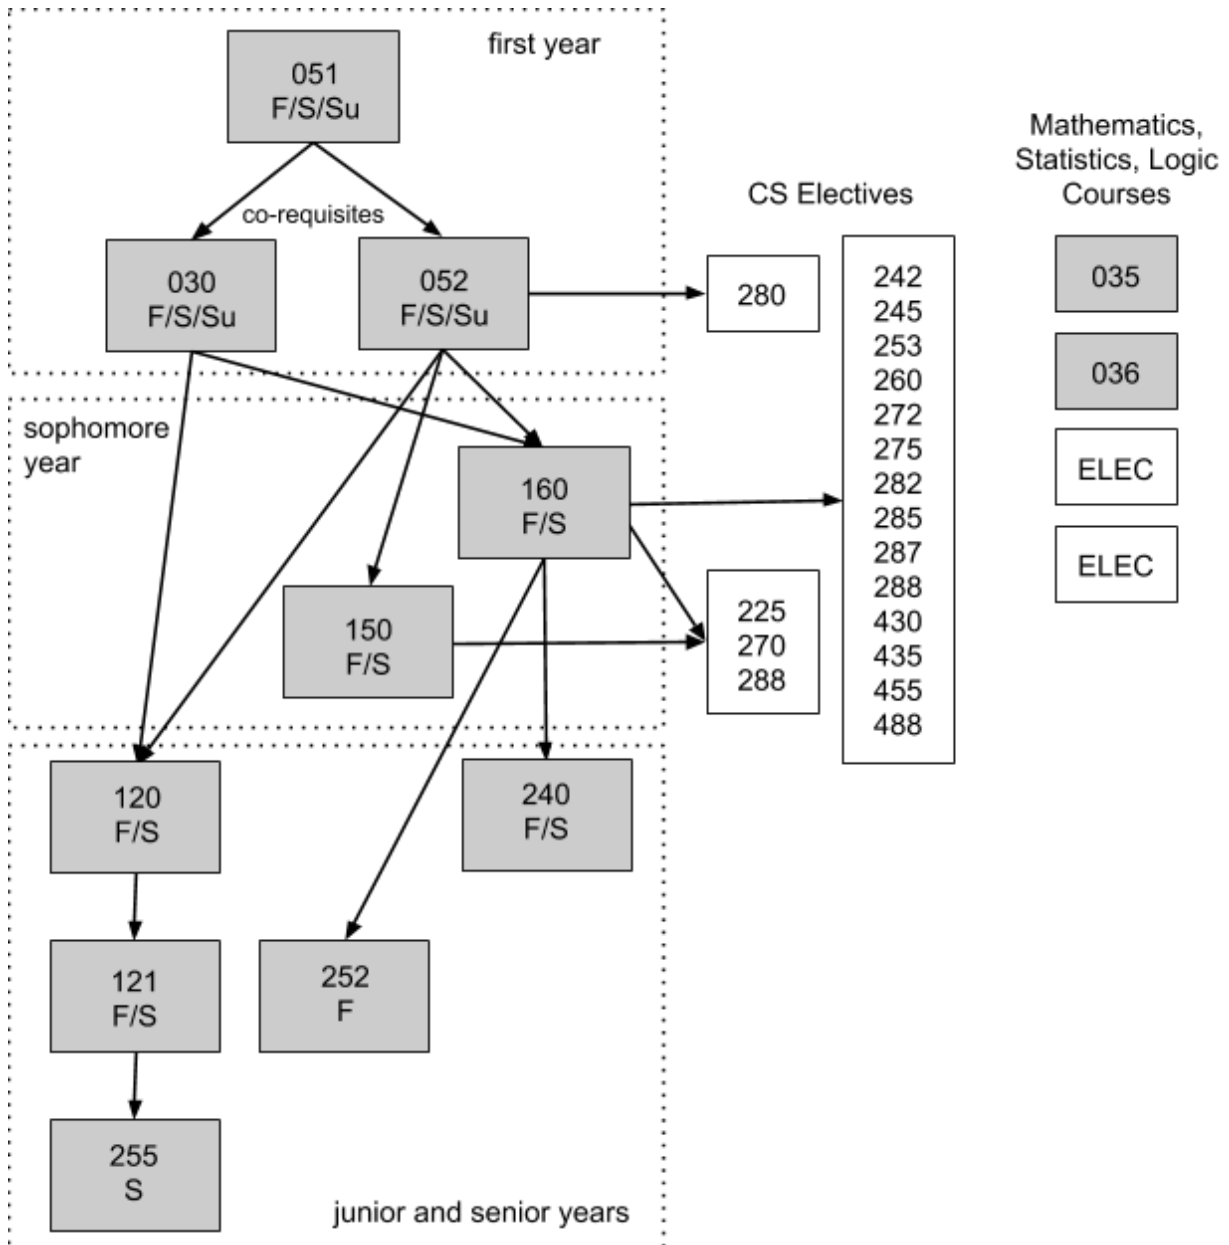

Prerequisite Structures for the BS and BA Degrees

Department of Computer Science

2018–2019

BS Degree

BA Degree (2018–Present)

BA Degree (2014–2017)

Notes

- Shaded boxes represent required courses and whether they are offered in the fall (F), spring (S), or summer (Su).
- Unshaded boxes represent electives.