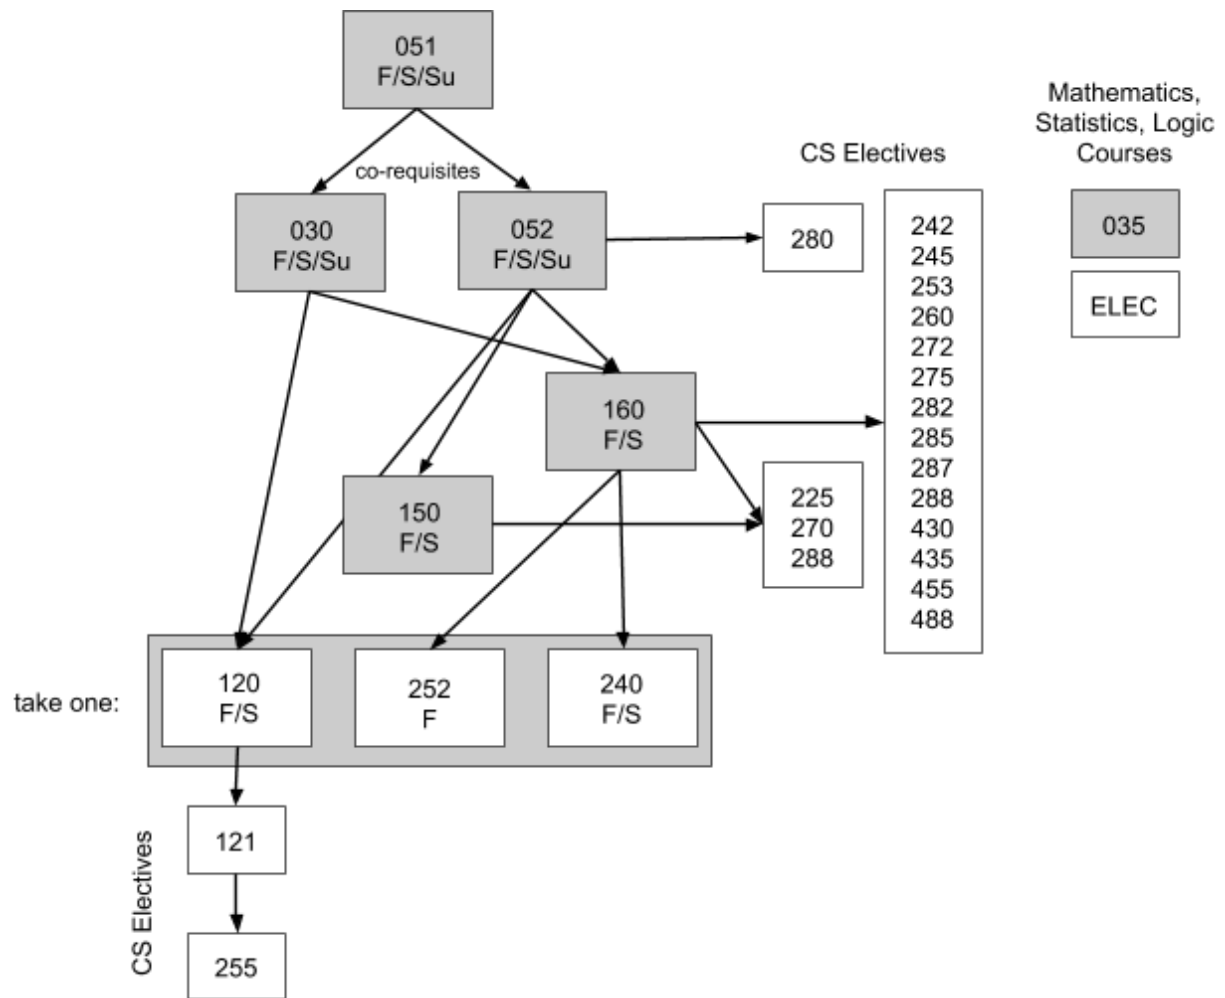

Prerequisite Structures for the BS and BA Degrees

Department of Computer Science

2018–2019

BS Degree

BA Degree (2018–Present)

BA Degree (2014–2017)

Notes

- Shaded boxes represent required courses and whether they are offered in the fall (F), spring (S), or summer (Su).
- Unshaded boxes represent electives.