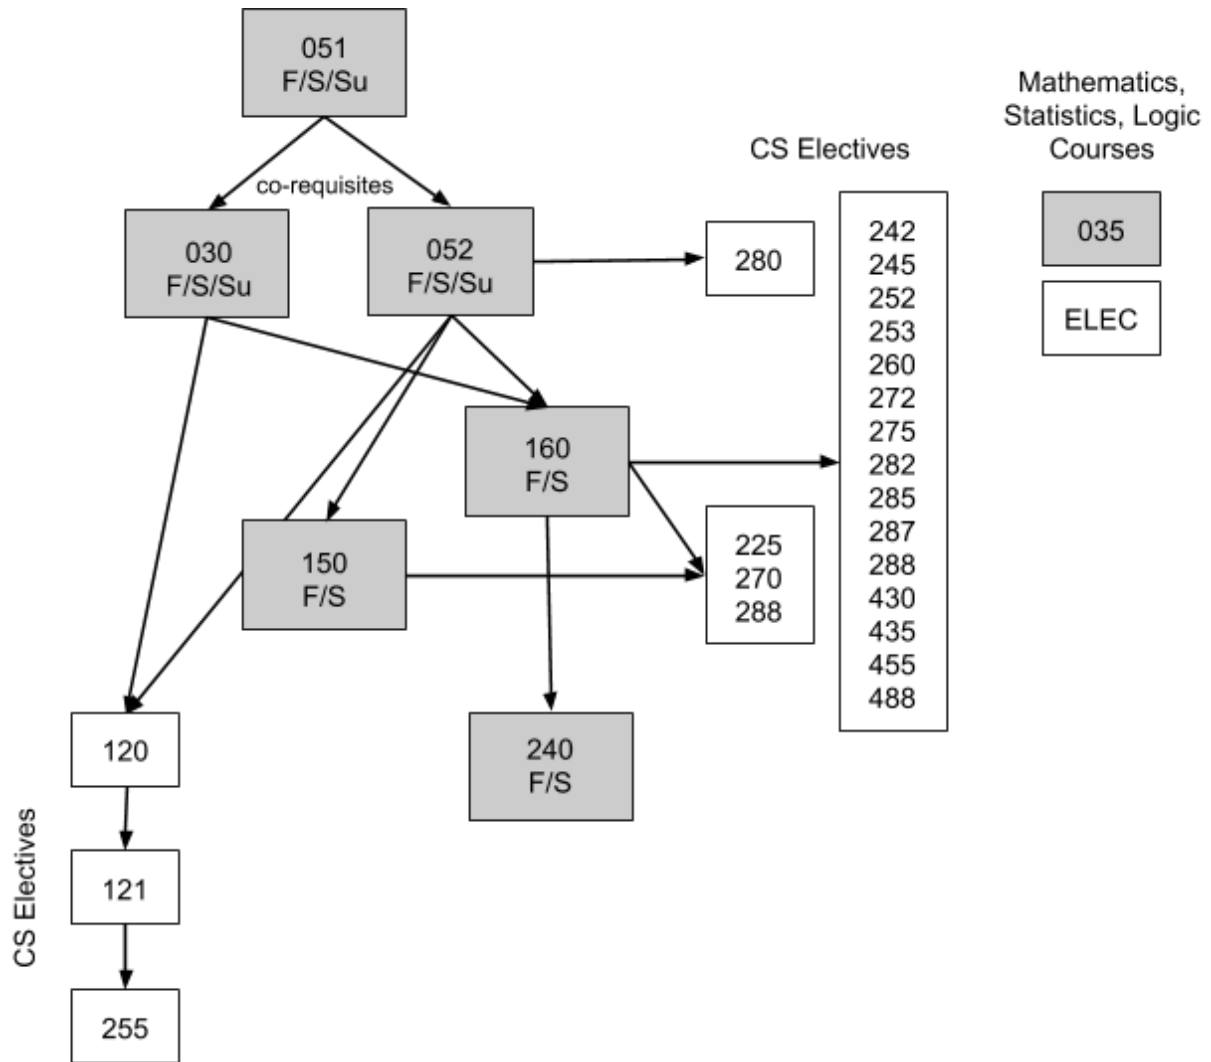

Prerequisite Structures for the BS and BA Degrees

Department of Computer Science

2018–2019

BS Degree

BA Degree (2018–Present)

BA Degree (2014–2017)

Notes

- Shaded boxes represent required courses and whether they are offered in the fall (F), spring (S), or summer (Su).
- Unshaded boxes represent electives.